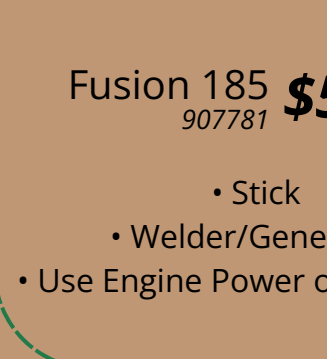

## Trade In, Trade Up with VICTOR

AN ESAB® BRAND

Bring in ANY regulator and/or torch to trade-up to one of these Victor® models.

NUMBER	DESCRIPTION	TRADE-IN PRICE
0781-0043EX	SR250D 540 OXYGEN REGULATOR	\$100.44
0781-0087EX	SR260A 510 ALTERNATIVE FUEL REGULATOR	\$100.44
0781-0085EX	SR260A 300 ACETYLENE REGULATOR	\$100.44
0781-2341EX	SR350D 540 OXYGEN REGULATOR	\$110.57
0781-2401EX	SR360A 510 ALTERNATIVE FUEL REGULATOR	\$110.57
0781-2400EX	SR360A 300 ACETYLENE REGULATOR	\$110.57
0781-0527EX	SR450D 540 OXYGEN REGULATOR	\$129.55
0781-0584EX	SR460A 510 ALTERNATIVE FUEL REGULATOR	\$129.55
0781-0583EX	SR460A 300 ACETYLENE REGULATOR	\$129.55
0781-3656EX	HRF2435P-580 ARGON, ARGON/CO2 FLOWMETER	\$137.25
0781-3659EX	HRF2480P-320 CO2 FLOWMETER	\$137.25
0381-1480EX	ST2600FC CUTTING TORCH 21 LG 90 DEG	\$333.44
0381-1641EX	ST1000FC 21 LG 90 DEG CUTTING TORCH	\$216.89
0381-1936EX	WH100FC CA1350 REPL PACK TORCH/HANDLE COMBO	\$158.67
0381-1937EX	WH315FC CA2460 +TORCH REPL PACK TORCH/HANDLE COMBO	\$180.50

## FLAME TECH®

500K BTU Propane  
Burner Torch  
Includes 10' hose & striker  
Reg \$89 PROP-TORCH  
**SALE \$59**

**\*Tank not included**

Multimatic 220  
907757 **\$4199**

- MIG
- Flux-Cored
- AC/DC TIG & Stick
- 120/240V

Millermatic 142  
907838 **\$1055**

- MIG
- Flux-Cored
- 120V

Fusion 185  
907781 **\$5505**

- Stick
- Welder/Generator
- Use Engine Power or 120/240V